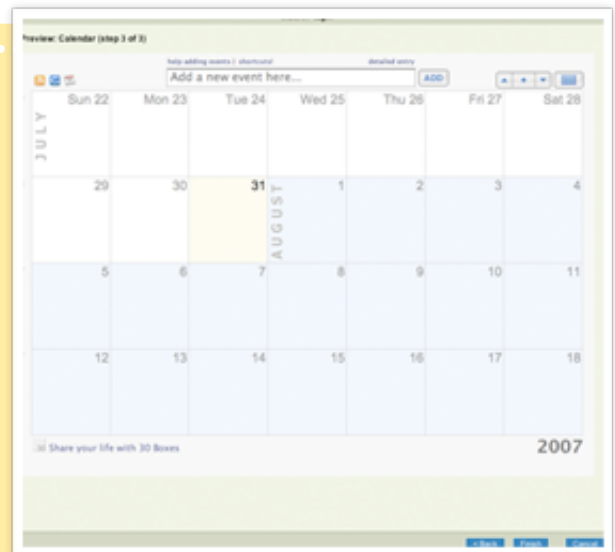

Sharing a Calendar

Q What is the calendar plugin?

A A plugin is a simple widget that you can insert into your wiki (see the image for other examples).

The Calendar plugin is an easy way for teachers to share deadlines and test dates. Everyone who has access to your wiki is able to view your calendar and add in their own schedule.